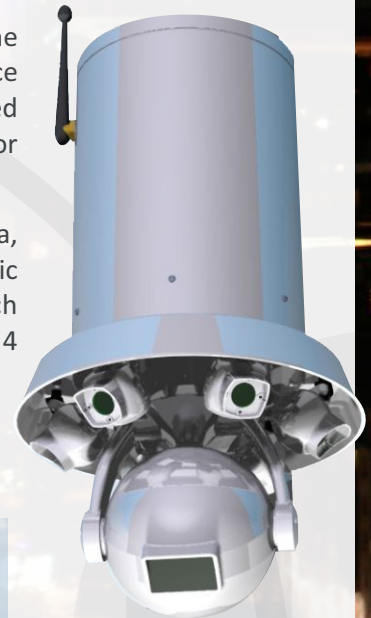

- Integrated into manned central control rooms, and
- Mobile observation posts

Technical Specification:

- Ruggedized IP55 rated weather proofing.
- Quick release weatherproof speed-fixers for temporary or re-deployable installations.
- Fixed cameras easily positioned to cover only desired areas, with pan and tilt adjustment using a single fixing bolt.
- Available in 5 versions depending on weight limits and number of detection cameras and iVOS software channels for line of sight coverage required:

Viseum Certified Industry Leading Optics:

- Advanced Day/Night PTZ Camera:** Viseum AiPTZ HD Dome 18x up tp 30x Zoom | 1944 x 1224 (2.38 MP).
- Fixed Contextual View Cameras:** Inset window each with rain hoods for all round weatherproofing.
- Viseum CMOS 1/3" 1280x1024.
- Fixed lens 4.3 mm 60° horizontal view.
- Low light sensitivity 0.05 lux.