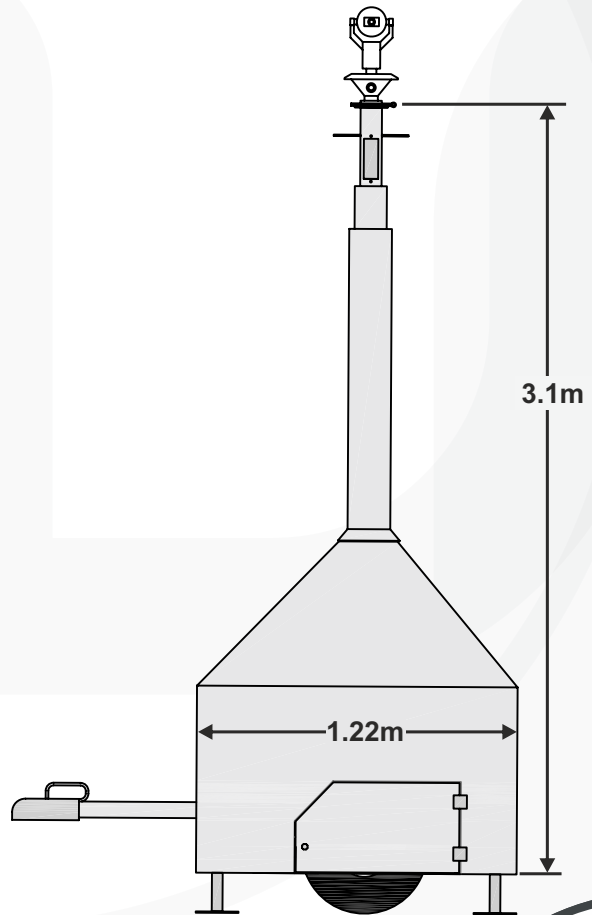

Visit us at <https://www.viseum.co.uk>

Viseum IMCs have been granted 20 years' patent protection

Any non-Viseum branded IMC system will be noticeably inferior and an illegal copy in breach of International Law

Patent Portfolio - European EP 1 579 399 | United States of America US 7,952,608 B2