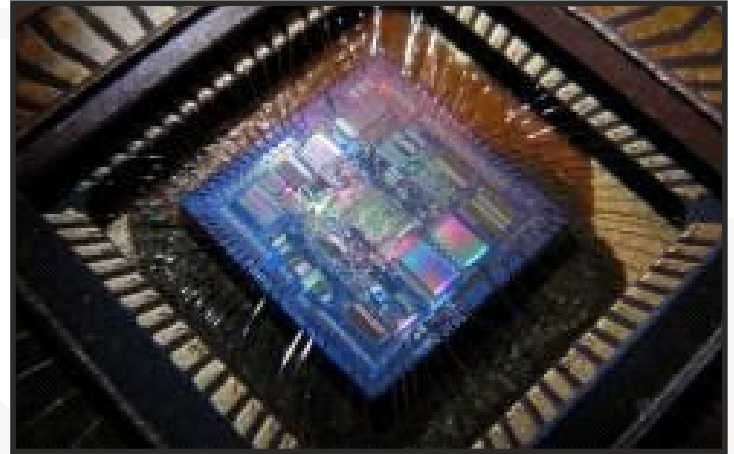

Visit us at <https://www.viseum.co.uk>

Viseum IMCs have been granted 20 years' patent protection

Any non-Viseum branded IMC system will be noticeably inferior and an illegal copy in breach of International Law

Patent Portfolio - European EP 1 579 399 | United States of America US 7,952,608 B2